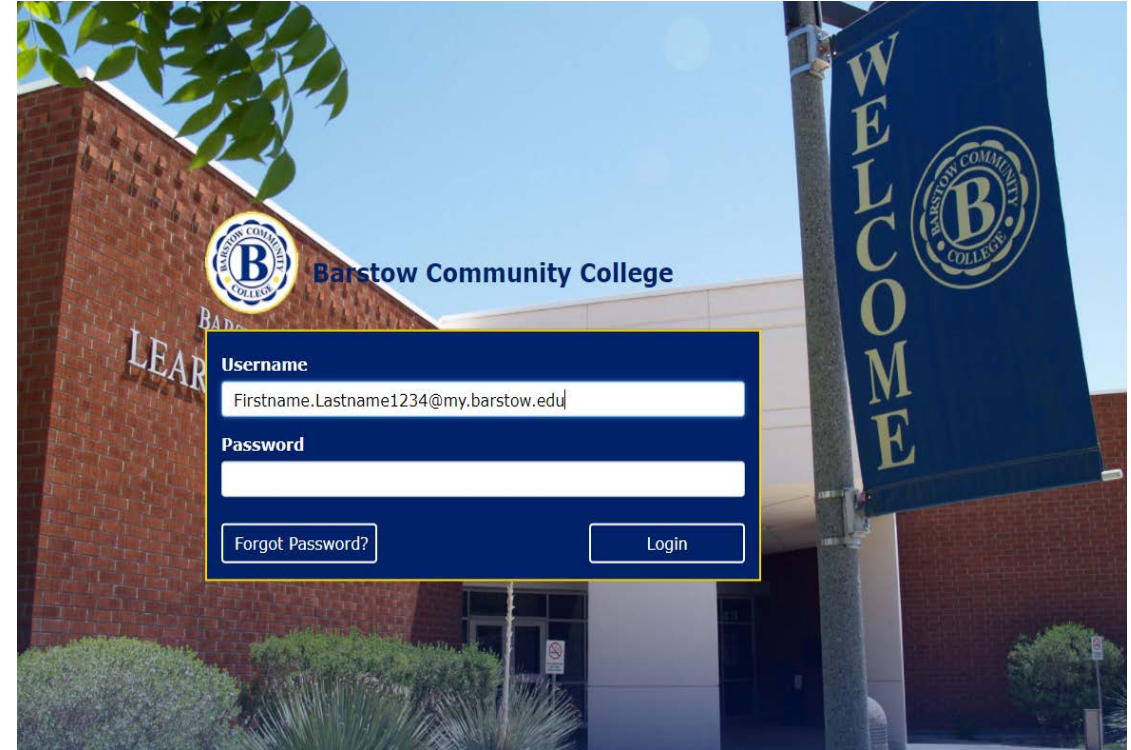

How to Log In

Username can be B# or email address (i.e. Firstname.Lastname1234@my.Barstow.edu)